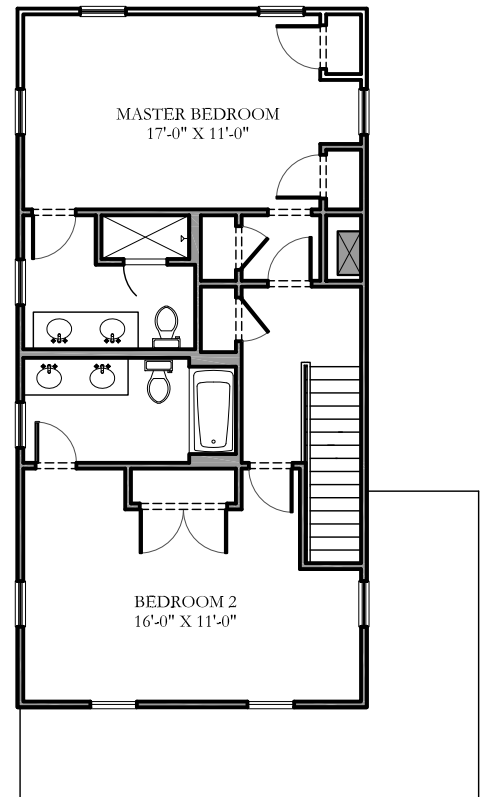

BROWN 1600

1600 s.f.

Bedrooms: 2

Bathrooms: 2.5

BROWN 1600

1600 s.f.

Bedrooms: 2

Bathrooms: 2.5