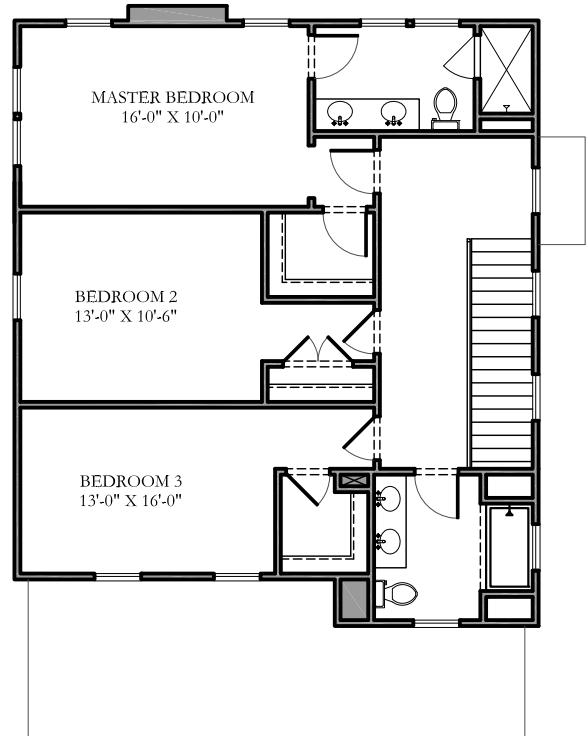

## KNAPP 2100

1973 s.f.

Bedrooms: 3

Bathrooms: 2.5