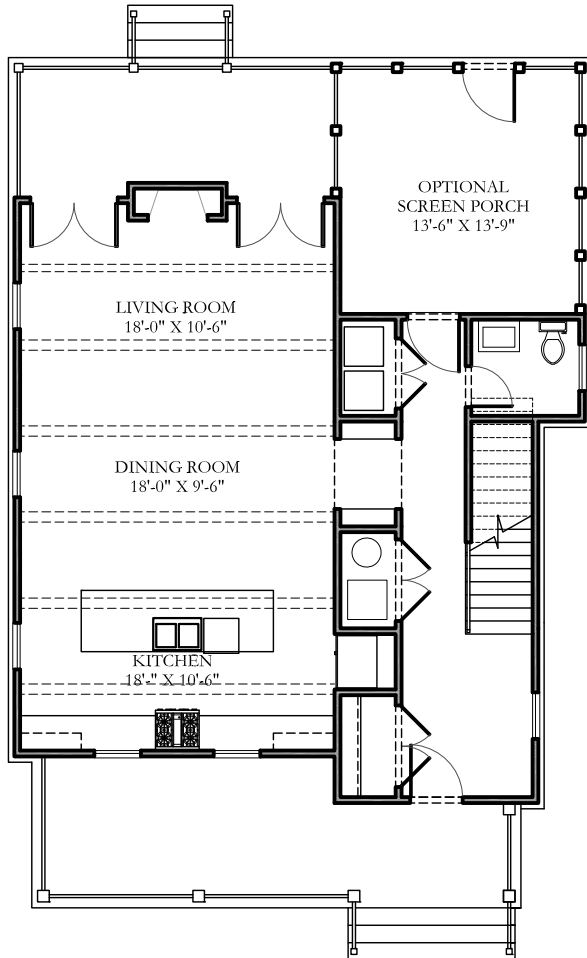

## KNAPP 2100

1973 s.f.

Bedrooms: 3

Bathrooms: 2.5